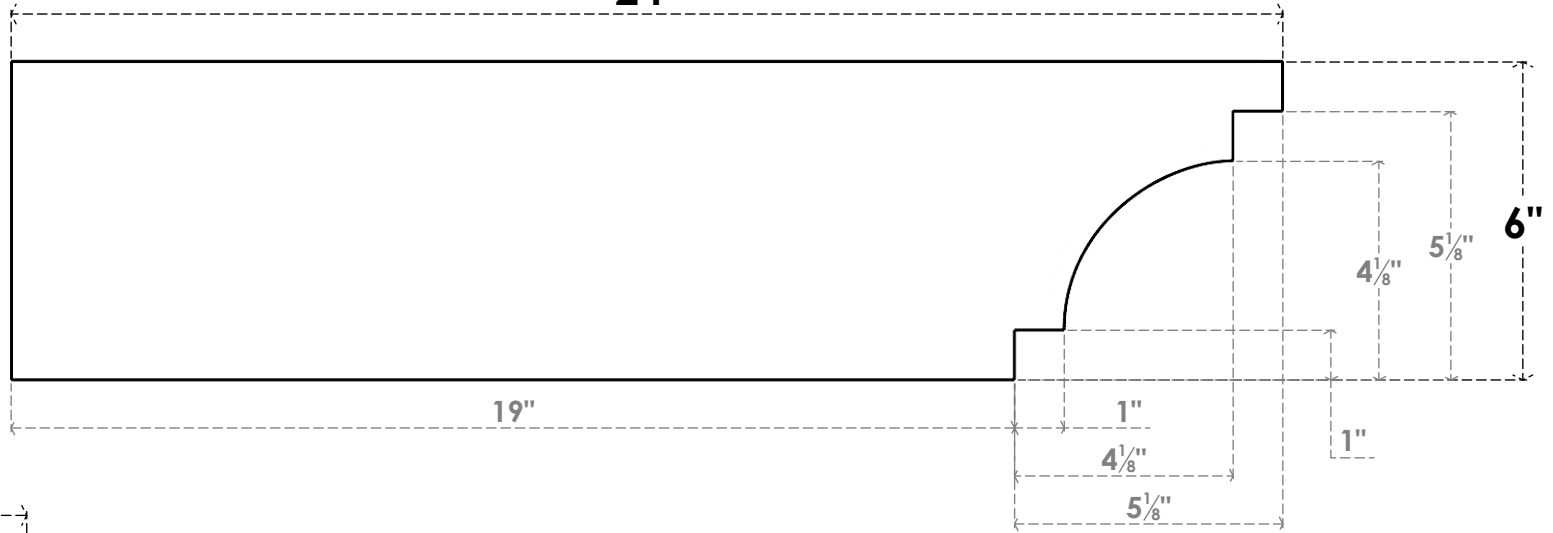

ITEM NUMBER: RFTURO040X06000X24000X006MED00RCPR

4"W X 6"H X 24"L TIMBERTHANE ROUGH CEDAR MEDITERRANEAN FAUX WOOD OPEN RAFTER TAIL, 6"L END, PRIMED TAN

24"

SIDE PROFILE

FRONT PROFILE

ISOMETRIC

GENERATED DATE : 03/02/2023