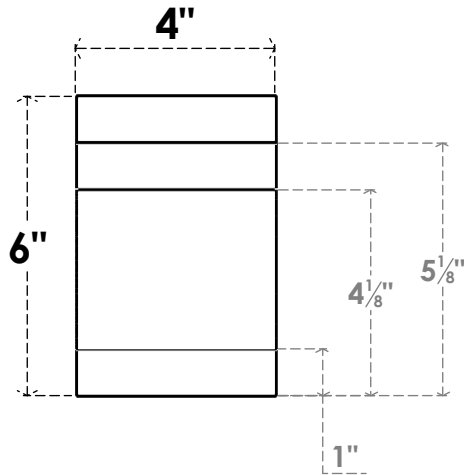

ITEM NUMBER: RFTURO040X06000X24000X006MED00RCPR

4"W X 6"H X 24"L TIMBERTHANE ROUGH CEDAR MEDITERRANEAN FAUX WOOD OPEN RAFTER TAIL, 6"L END, PRIMED TAN

24"

SIDE PROFILE

FRONT PROFILE

ISOMETRIC

GENERATED DATE : 03/02/2023