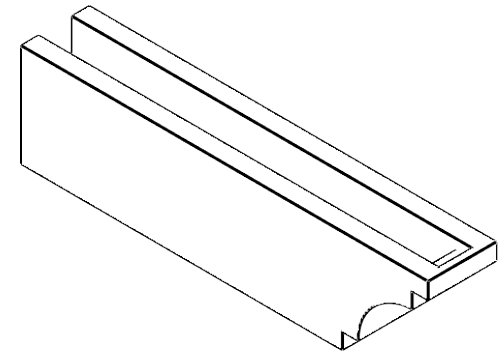

ITEM NUMBER: RFTURO040X06000X24000X006MED00RCPR

4"W X 6"H X 24"L TIMBERTHANE ROUGH CEDAR MEDITERRANEAN FAUX WOOD OPEN RAFTER TAIL, 6"L END, PRIMED TAN

24"

SIDE PROFILE

FRONT PROFILE

ISOMETRIC

GENERATED DATE : 03/02/2023

EKENA MILLWORK
 2300 WEST MAIN ST.
 CLARKSVILLE, TX 75426
 TOLL FREE: 866-607-0453
 WWW.EKENAMILLWORK.COM

NOTES

1. INSTALLATION TO BE COMPLETED IN ACCORDANCE WITH MANUFACTURER'S SPECIFICATIONS.
2. DRAWING MAY NOT BE TO SCALE
3. THIS DRAWING IS INTENDED FOR DESIGN AND PLANNING PURPOSES ONLY.
4. ALL INFORMATION CONTAINED HEREIN WAS CURRENT AT THE TIME OF DEVELOPMENT BUT MUST BE REVIEWED AND APPROVED BY THE PRODUCT MANUFACTURER TO BE CONSIDERED ACCURATE.
5. TIMBERTHANE ARCHITECTURAL PRODUCTS ARE MADE FROM HIGH DENSITY URETHANE AND COME FACTORY PRIMED